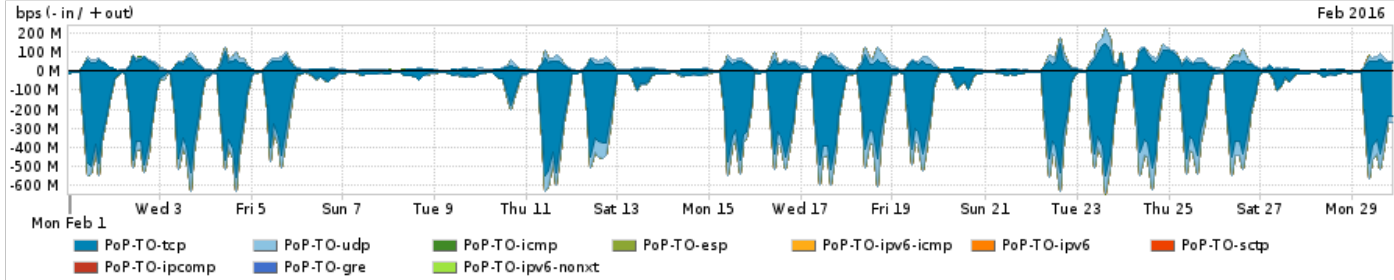

PROFILE	APPLICATION	IN	OUT	TOTAL	
☐	PoP-TO	other UDP	22.82 Mbps	9.95 Mbps	32.77 Mbps
☐	PoP-TO	other TCP	4.14 Mbps	3.00 Mbps	7.14 Mbps
☐	PoP-TO	macromedia-fcs	317.14 Kbps	9.45 Kbps	326.59 Kbps
☐	PoP-TO	dns	162.70 Kbps	84.55 Kbps	247.24 Kbps
☐	PoP-TO	bittorrent	77.27 Kbps	121.18 Kbps	198.46 Kbps
☐	PoP-TO	sip	71.34 Kbps	117.06 Kbps	188.40 Kbps
☐	PoP-TO	ssh	30.78 Kbps	81.58 Kbps	112.36 Kbps
☐	PoP-TO	xmpp	30.39 Kbps	17.05 Kbps	47.44 Kbps

Distribuição do tráfego do PoP-TO por protocolo

Average | Max | PCT95

PROFILE	PROTOCOL	IN	OUT	TOTAL	
☐	PoP-TO	tcp	144.69 Mbps	24.88 Mbps	169.57 Mbps
☐	PoP-TO	udp	23.05 Mbps	10.19 Mbps	33.24 Mbps
☐	PoP-TO	icmp	29.45 Kbps	73.81 Kbps	103.25 Kbps
☐	PoP-TO	esp	12.05 Kbps	11.24 Kbps	23.29 Kbps
☐	PoP-TO	ipv6-icmp	0.00 bps	37.00 bps	37.00 bps
☐	PoP-TO	ipv6-nonxt	0.00 bps	0.00 bps	0.00 bps
☐	PoP-TO	gre	0.00 bps	0.00 bps	0.00 bps
☐	PoP-TO	ipcomp	0.00 bps	0.00 bps	0.00 bps
☐	PoP-TO	sctp	0.00 bps	0.00 bps	0.00 bps
☐	PoP-TO	ipv6	0.00 bps	0.00 bps	0.00 bps

For assistance with this product, please contact support@arbornetworks.com.