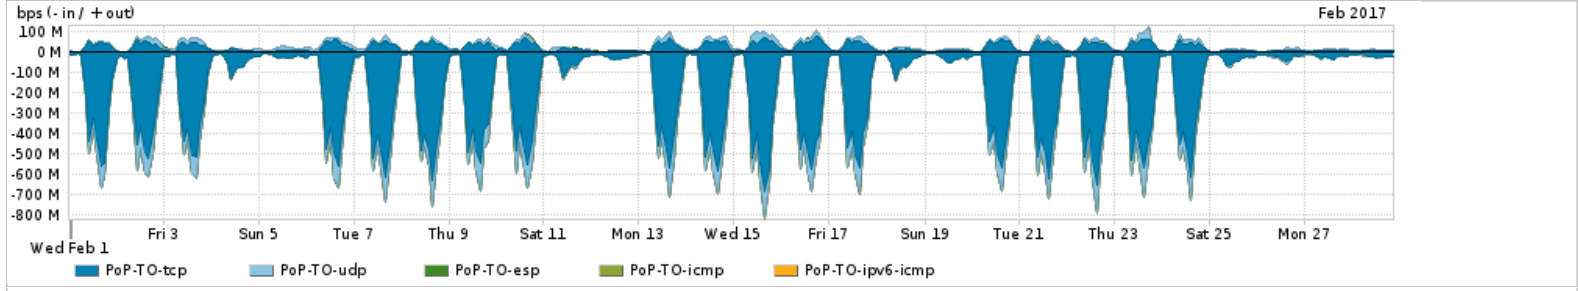

PROFILE	APPLICATION	IN	OUT	TOTAL
☒	PoP-TO	quit	25.05 Mbps	2.30 Mbps	27.35 Mbps
☒	PoP-TO	other UDP	4.91 Mbps	7.46 Mbps	12.37 Mbps
☒	PoP-TO	other TCP	7.37 Mbps	2.47 Mbps	9.83 Mbps
☐	PoP-TO	macromedia-fcs	417.28 Kbps	11.38 Kbps	428.66 Kbps
☐	PoP-TO	dns	195.17 Kbps	85.37 Kbps	280.54 Kbps
☐	PoP-TO	qq	124.87 Kbps	43.72 Kbps	168.59 Kbps
☐	PoP-TO	ssh	100.51 Kbps	62.93 Kbps	163.43 Kbps
☐	PoP-TO	bittorrent	47.42 Kbps	78.49 Kbps	125.91 Kbps

Distribuição do tráfego do PoP-TO por protocolo

Average | Max | PCT95

	PROFILE	PROTOCOL	IN	OUT	TOTAL
☒	PoP-TO	tcp	177.37 Mbps	23.13 Mbps	200.49 Mbps
☒	PoP-TO	udp	30.16 Mbps	9.86 Mbps	40.01 Mbps
☒	PoP-TO	esp	100.76 Kbps	68.42 Kbps	169.19 Kbps
☒	PoP-TO	icmp	19.55 Kbps	20.72 Kbps	40.27 Kbps
☒	PoP-TO	ipv6-icmp	211.00 bps	615.00 bps	826.00 bps
☐	PoP-TO	gre	439.00 bps	0.00 bps	439.00 bps
☐	PoP-TO	ipv6	1.00 bps	15.00 bps	16.00 bps

For assistance with this product, please contact support@arbornetworks.com.