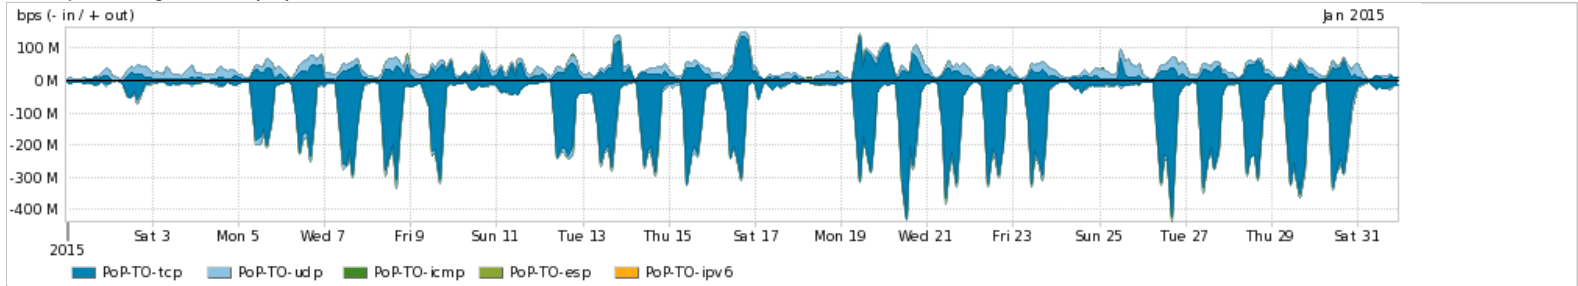

PROFILE	APPLICATION	IN	OUT	TOTAL	
☐	PoP-TO	dns	89.89 Kbps	171.97 Kbps	261.86 Kbps
☐	PoP-TO	bittorrent	80.53 Kbps	117.62 Kbps	198.15 Kbps
☐	PoP-TO	ssh	36.58 Kbps	43.84 Kbps	80.42 Kbps
☐	PoP-TO	sip	19.51 Kbps	41.42 Kbps	60.93 Kbps
☐	PoP-TO	rdp	5.92 Kbps	52.34 Kbps	58.26 Kbps

Distribuição do tráfego do PoP-TO por protocolo

Average | Max | PCT95

PROFILE	PROTOCOL	IN	OUT	TOTAL	
☒	PoP-TO	tcp	80.11 Mbps	21.05 Mbps	101.16 Mbps
☒	PoP-TO	udp	4.82 Mbps	15.73 Mbps	20.55 Mbps
☒	PoP-TO	icmp	66.27 Kbps	75.75 Kbps	142.02 Kbps
☒	PoP-TO	esp	33.96 Kbps	24.26 Kbps	58.23 Kbps
☒	PoP-TO	ipv6	0.00 bps	14.00 bps	14.00 bps
☐	PoP-TO	gre	1.00 bps	1.00 bps	2.00 bps
☐	PoP-TO	igmp	0.00 bps	0.00 bps	0.00 bps

For assistance with this product, please contact support@arbornetworks.com.