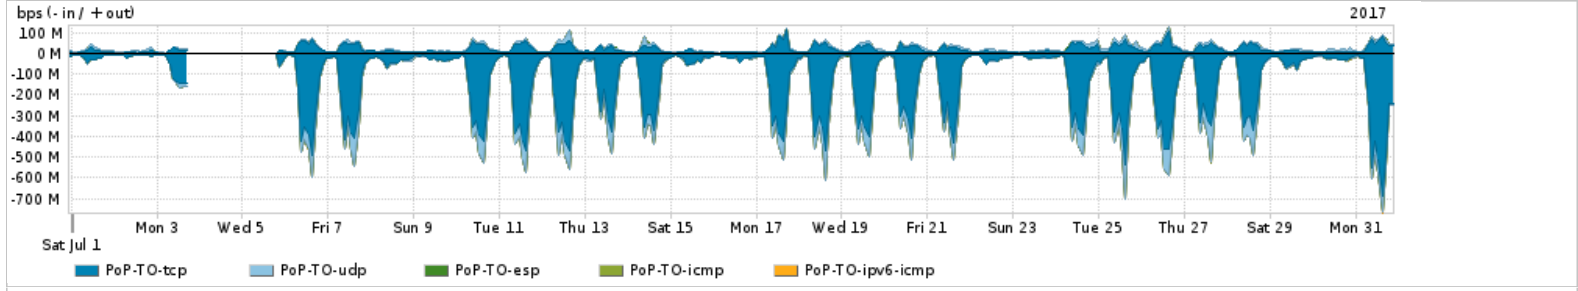

PROFILE	APPLICATION	IN	OUT	TOTAL
☒	PoP-TO	quit	17.82 Mbps	1.66 Mbps	19.48 Mbps
☒	PoP-TO	other TCP	6.19 Mbps	2.95 Mbps	9.15 Mbps
☒	PoP-TO	other UDP	2.58 Mbps	4.67 Mbps	7.25 Mbps
☐	PoP-TO	macromedia-fcs	316.60 Kbps	19.08 Kbps	335.68 Kbps
☐	PoP-TO	dns	173.44 Kbps	56.38 Kbps	229.83 Kbps
☐	PoP-TO	ssh	38.25 Kbps	102.33 Kbps	140.58 Kbps
☐	PoP-TO	qq	10.79 Kbps	117.07 Kbps	127.86 Kbps
☐	PoP-TO	ntp	106.19 Kbps	976.00 bps	107.17 Kbps

Distribuição do tráfego do PoP-TO por protocolo

Average | Max | PCT95

	PROFILE	PROTOCOL	IN	OUT	TOTAL
☒	PoP-TO	tcp	113.48 Mbps	17.97 Mbps	131.45 Mbps
☒	PoP-TO	udp	20.73 Mbps	6.44 Mbps	27.16 Mbps
☒	PoP-TO	esp	41.16 Kbps	39.49 Kbps	80.65 Kbps
☒	PoP-TO	icmp	16.78 Kbps	15.17 Kbps	31.95 Kbps
☒	PoP-TO	ipv6-icmp	126.00 bps	456.00 bps	582.00 bps
☐	PoP-TO	gre	45.00 bps	0.00 bps	45.00 bps
☐	PoP-TO	sctp	0.00 bps	0.00 bps	0.00 bps
☐	PoP-TO	rsvp	0.00 bps	0.00 bps	0.00 bps
☐	PoP-TO	ipv6	0.00 bps	0.00 bps	0.00 bps

For assistance with this product, please contact support at <https://support.arbornetworks.com>