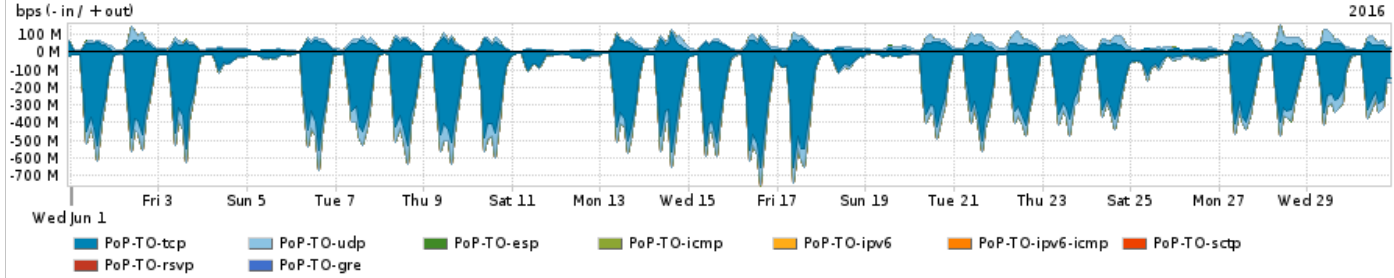

PROFILE	APPLICATION	IN	OUT	TOTAL	
☐	PoP-TO	other UDP	27.38 Mbps	15.79 Mbps	43.17 Mbps
☐	PoP-TO	other TCP	7.43 Mbps	4.80 Mbps	12.22 Mbps
☐	PoP-TO	macromedia-fcs	573.06 Kbps	18.10 Kbps	591.15 Kbps
☐	PoP-TO	bittorrent	69.02 Kbps	286.36 Kbps	355.38 Kbps
☐	PoP-TO	dns	160.88 Kbps	83.08 Kbps	243.96 Kbps
☐	PoP-TO	ssh	117.37 Kbps	54.91 Kbps	172.28 Kbps
☐	PoP-TO	qq	41.35 Kbps	42.41 Kbps	83.76 Kbps
☐	PoP-TO	xmpp	46.50 Kbps	27.56 Kbps	74.06 Kbps

Distribuição do tráfego do PoP-TO por protocolo

Average | Max | PCT95

PROFILE	PROTOCOL	IN	OUT	TOTAL	
☐	PoP-TO	tcp	166.11 Mbps	26.45 Mbps	192.57 Mbps
☐	PoP-TO	udp	27.54 Mbps	15.90 Mbps	43.44 Mbps
☐	PoP-TO	esp	42.34 Kbps	62.15 Kbps	104.49 Kbps
☐	PoP-TO	icmp	26.88 Kbps	30.42 Kbps	57.30 Kbps
☐	PoP-TO	ipv6	3.00 bps	87.00 bps	90.00 bps
☐	PoP-TO	ipv6-icmp	2.00 bps	9.00 bps	11.00 bps
☐	PoP-TO	gre	0.00 bps	0.00 bps	0.00 bps
☐	PoP-TO	sctp	0.00 bps	0.00 bps	0.00 bps
☐	PoP-TO	rsvp	0.00 bps	0.00 bps	0.00 bps

For assistance with this product, please contact support@arbornetworks.com.