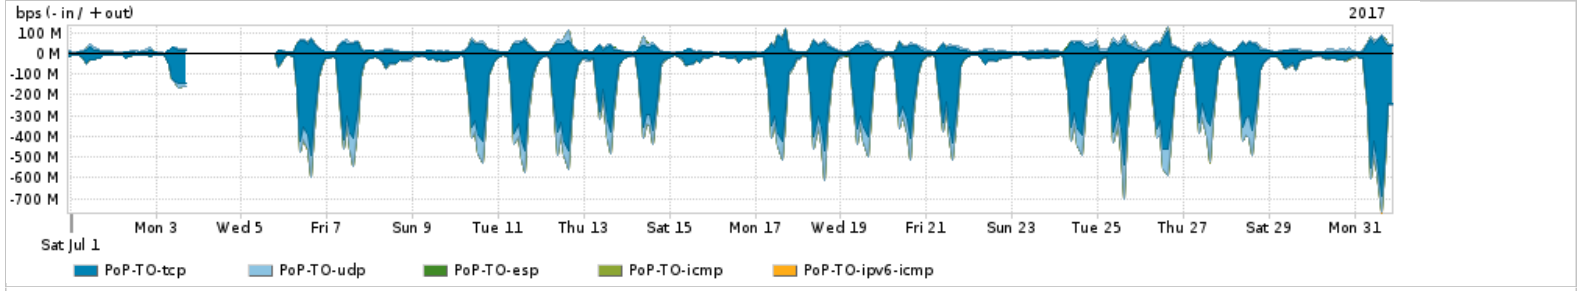

PROFILE	APPLICATION	IN	OUT	TOTAL
☒	PoP-TO	quit	17.82 Mbps	1.66 Mbps	19.48 Mbps
☒	PoP-TO	other TCP	6.19 Mbps	2.95 Mbps	9.15 Mbps
☒	PoP-TO	other UDP	2.58 Mbps	4.67 Mbps	7.25 Mbps
☐	PoP-TO	macromedia-fcs	316.60 Kbps	19.08 Kbps	335.68 Kbps
☐	PoP-TO	dns	173.44 Kbps	56.38 Kbps	229.83 Kbps
☐	PoP-TO	ssh	38.25 Kbps	102.33 Kbps	140.58 Kbps
☐	PoP-TO	qq	10.79 Kbps	117.07 Kbps	127.86 Kbps
☐	PoP-TO	ntp	106.19 Kbps	976.00 bps	107.17 Kbps

Distribuição do tráfego do PoP-TO por protocolo

Average | Max | PCT95

	PROFILE	PROTOCOL	IN	OUT	TOTAL
☒	PoP-TO	tcp	113.48 Mbps	17.97 Mbps	131.45 Mbps
☒	PoP-TO	udp	20.73 Mbps	6.44 Mbps	27.16 Mbps
☒	PoP-TO	esp	41.16 Kbps	39.49 Kbps	80.65 Kbps
☒	PoP-TO	icmp	16.78 Kbps	15.17 Kbps	31.95 Kbps
☒	PoP-TO	ipv6-icmp	126.00 bps	456.00 bps	582.00 bps
☐	PoP-TO	gre	45.00 bps	0.00 bps	45.00 bps
☐	PoP-TO	sctp	0.00 bps	0.00 bps	0.00 bps
☐	PoP-TO	rsvp	0.00 bps	0.00 bps	0.00 bps
☐	PoP-TO	ipv6	0.00 bps	0.00 bps	0.00 bps

For assistance with this product, please contact support at <https://support.arbornetworks.com>