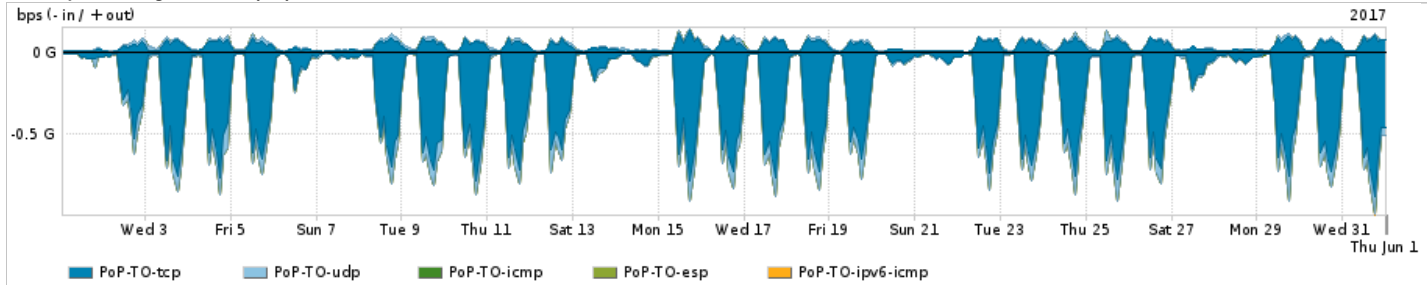

PROFILE	APPLICATION	IN	OUT	TOTAL
☒	PoP-TO	quit	26.71 Mbps	2.36 Mbps	29.07 Mbps
☒	PoP-TO	other UDP	7.64 Mbps	5.79 Mbps	13.43 Mbps
☒	PoP-TO	other TCP	6.86 Mbps	2.74 Mbps	9.60 Mbps
☐	PoP-TO	macromedia-fcs	345.41 Kbps	398.45 Kbps	743.86 Kbps
☐	PoP-TO	dns	221.08 Kbps	92.21 Kbps	313.28 Kbps
☐	PoP-TO	xmpp	96.10 Kbps	72.54 Kbps	168.64 Kbps
☐	PoP-TO	qq	25.74 Kbps	124.86 Kbps	150.59 Kbps
☐	PoP-TO	ssh	47.11 Kbps	80.64 Kbps	127.75 Kbps

Distribuição do tráfego do PoP-TO por protocolo

Average | Max | PCT95

	PROFILE	PROTOCOL	IN	OUT	TOTAL
☒	PoP-TO	tcp	245.85 Mbps	33.67 Mbps	279.52 Mbps
☒	PoP-TO	udp	34.58 Mbps	8.26 Mbps	42.84 Mbps
☒	PoP-TO	icmp	21.32 Kbps	22.89 Kbps	44.21 Kbps
☒	PoP-TO	esp	23.91 Kbps	8.11 Kbps	32.02 Kbps
☒	PoP-TO	ipv6-icmp	152.00 bps	879.00 bps	1.03 Kbps
☐	PoP-TO	gre	151.00 bps	0.00 bps	151.00 bps
☐	PoP-TO	ipv6	0.00 bps	0.00 bps	0.00 bps

For assistance with this product, please contact support@arbornetworks.com.