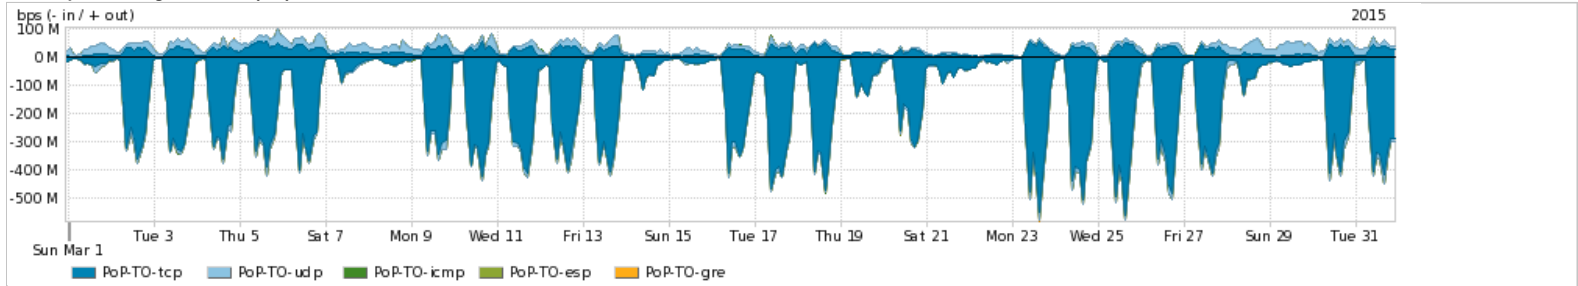

PROFILE	APPLICATION	IN	OUT	TOTAL	
☐	PoP-TO	dns	173.86 Kbps	158.48 Kbps	332.34 Kbps
☐	PoP-TO	bittorrent	93.51 Kbps	163.46 Kbps	256.97 Kbps
☐	PoP-TO	ssh	41.10 Kbps	46.68 Kbps	87.78 Kbps
☐	PoP-TO	xmpp	36.73 Kbps	12.88 Kbps	49.62 Kbps
☐	PoP-TO	smtp	5.55 Kbps	28.58 Kbps	34.12 Kbps

Distribuição do tráfego do PoP-TO por protocolo

Average | Max | PCT95

PROFILE	PROTOCOL	IN	OUT	TOTAL	
☒	PoP-TO	tcp	146.82 Mbps	19.43 Mbps	166.25 Mbps
☒	PoP-TO	udp	7.23 Mbps	16.80 Mbps	24.04 Mbps
☒	PoP-TO	icmp	66.53 Kbps	88.65 Kbps	155.18 Kbps
☒	PoP-TO	esp	29.67 Kbps	20.86 Kbps	50.53 Kbps
☒	PoP-TO	gre	30.44 Kbps	3.05 Kbps	33.48 Kbps
☐	PoP-TO	ipv6	0.00 bps	10.00 bps	10.00 bps
☐	PoP-TO	sctp	0.00 bps	0.00 bps	0.00 bps
☐	PoP-TO	ipv6-icmp	0.00 bps	0.00 bps	0.00 bps

For assistance with this product, please contact support@arbornetworks.com.