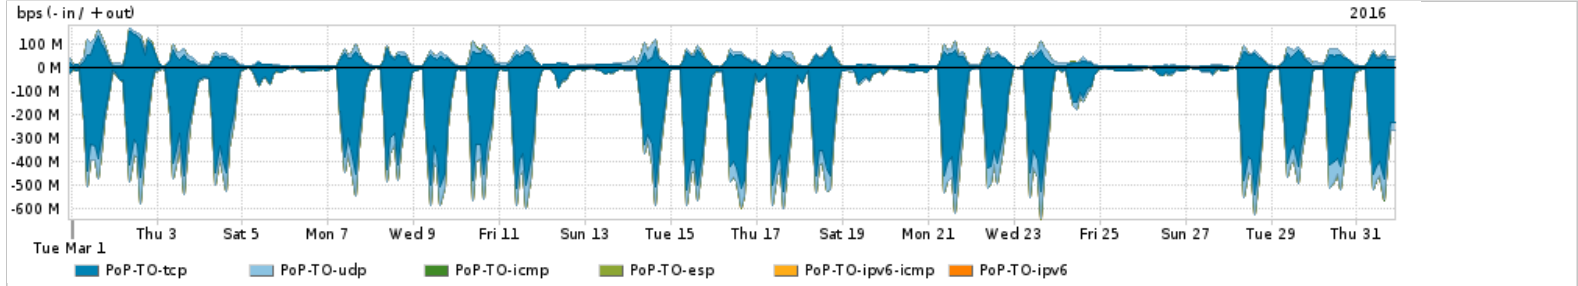

PROFILE	APPLICATION	IN	OUT	TOTAL	
☐	PoP-TO	other UDP	24.89 Mbps	8.23 Mbps	33.13 Mbps
☐	PoP-TO	other TCP	3.03 Mbps	1.84 Mbps	4.87 Mbps
☐	PoP-TO	ntp	7.10 Kbps	744.61 Kbps	751.72 Kbps
☐	PoP-TO	macromedia-fcs	462.13 Kbps	21.93 Kbps	484.07 Kbps
☐	PoP-TO	ssh	208.22 Kbps	83.04 Kbps	291.26 Kbps
☐	PoP-TO	dns	163.38 Kbps	84.86 Kbps	248.24 Kbps
☐	PoP-TO	bittorrent	103.30 Kbps	134.32 Kbps	237.62 Kbps
☐	PoP-TO	qq	40.06 Kbps	51.92 Kbps	91.99 Kbps

Distribuição do tráfego do PoP-TO por protocolo

Average | Max | PCT95

PROFILE	PROTOCOL	IN	OUT	TOTAL	
☐	PoP-TO	tcp	152.89 Mbps	24.01 Mbps	176.90 Mbps
☐	PoP-TO	udp	25.11 Mbps	9.10 Mbps	34.21 Mbps
☐	PoP-TO	icmp	23.34 Kbps	44.76 Kbps	68.10 Kbps
☐	PoP-TO	esp	16.74 Kbps	24.72 Kbps	41.46 Kbps
☐	PoP-TO	ipv6-icmp	0.00 bps	8.00 bps	8.00 bps
☐	PoP-TO	ipv6	0.00 bps	5.00 bps	5.00 bps

For assistance with this product, please contact support@arbornetworks.com.