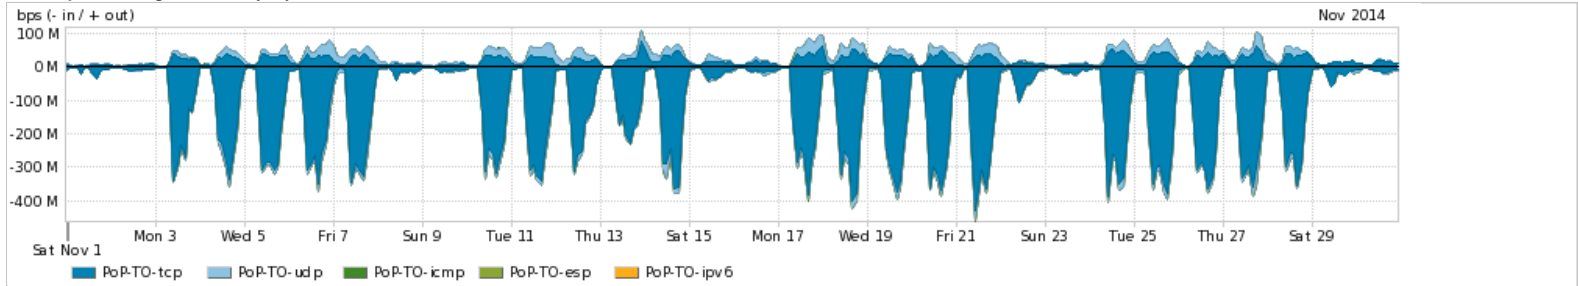

PROFILE	APPLICATION	IN	OUT	TOTAL	
☐	PoP-TO	sip	146.80 Kbps	108.50 Kbps	255.29 Kbps
☐	PoP-TO	bittorrent	70.52 Kbps	183.97 Kbps	254.49 Kbps
☐	PoP-TO	dns	106.04 Kbps	69.59 Kbps	175.63 Kbps
☐	PoP-TO	ssh	29.61 Kbps	47.39 Kbps	77.00 Kbps
☐	PoP-TO	rdp	7.75 Kbps	53.95 Kbps	61.69 Kbps

Distribuição do tráfego do PoP-TO por protocolo

Average | Max | PCT95

PROFILE	PROTOCOL	IN	OUT	TOTAL	
☒	PoP-TO	tcp	113.33 Mbps	17.66 Mbps	131.00 Mbps
☒	PoP-TO	udp	6.73 Mbps	12.91 Mbps	19.64 Mbps
☒	PoP-TO	icmp	62.98 Kbps	76.34 Kbps	139.32 Kbps
☐	PoP-TO	gre	28.54 Kbps	2.14 Kbps	30.69 Kbps
☒	PoP-TO	esp	12.67 Kbps	7.88 Kbps	20.56 Kbps
☒	PoP-TO	ipv6	53.00 bps	37.00 bps	90.00 bps

For assistance with this product, please contact support@arbornetworks.com.