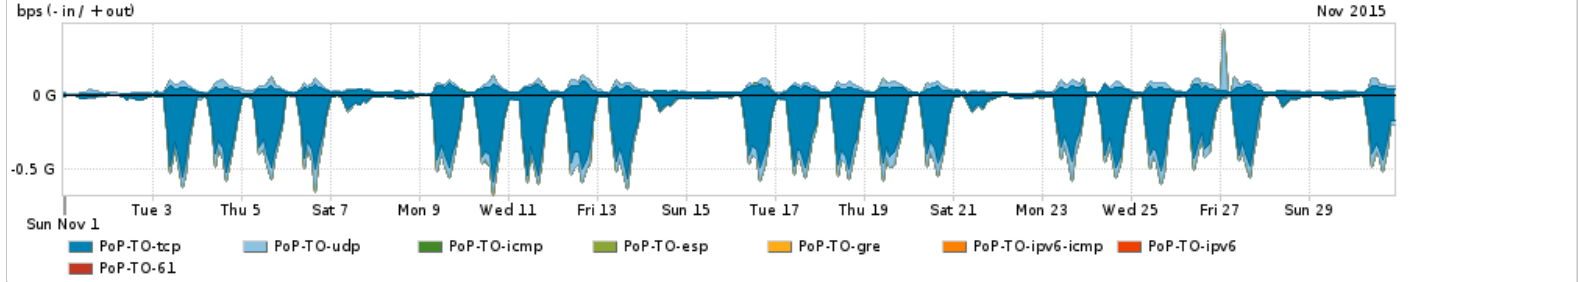

PROFILE	APPLICATION	IN	OUT	TOTAL	
☐	PoP-TO	other UDP	26.08 Mbps	15.88 Mbps	41.95 Mbps
☐	PoP-TO	other TCP	6.09 Mbps	12.21 Mbps	18.30 Mbps
☐	PoP-TO	macromedia-fcs	536.64 Kbps	11.41 Kbps	548.04 Kbps
☐	PoP-TO	dns	171.97 Kbps	86.67 Kbps	258.64 Kbps
☐	PoP-TO	bittorrent	90.71 Kbps	99.60 Kbps	190.31 Kbps
☐	PoP-TO	ssh	46.63 Kbps	83.89 Kbps	130.52 Kbps
☐	PoP-TO	xmpp	73.37 Kbps	53.44 Kbps	126.80 Kbps
☐	PoP-TO	rdp	7.36 Kbps	43.08 Kbps	50.44 Kbps

Distribuição do tráfego do PoP-TO por protocolo

Average | Max | PCT95

PROFILE	PROTOCOL	IN	OUT	TOTAL	
☐	PoP-TO	tcp	156.94 Mbps	29.35 Mbps	186.29 Mbps
☐	PoP-TO	udp	26.27 Mbps	15.98 Mbps	42.25 Mbps
☐	PoP-TO	icmp	39.40 Kbps	38.02 Kbps	77.41 Kbps
☐	PoP-TO	esp	13.37 Kbps	5.10 Kbps	18.46 Kbps
☐	PoP-TO	gre	2.18 Kbps	196.00 bps	2.38 Kbps
☐	PoP-TO	ipv6-icmp	20.00 bps	49.00 bps	69.00 bps
☐	PoP-TO	ipv6	0.00 bps	46.00 bps	46.00 bps
☐	PoP-TO	61	36.00 bps	0.00 bps	36.00 bps

For assistance with this product, please contact support@arbornetworks.com.