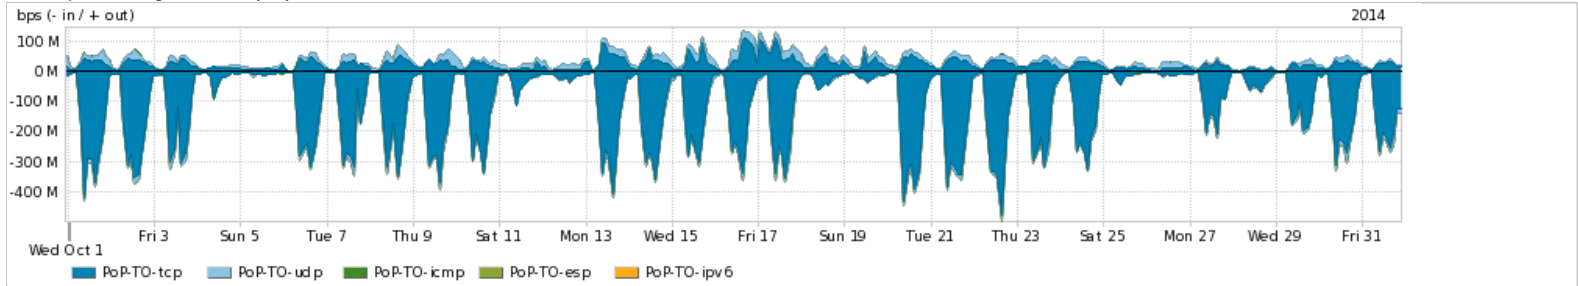

PROFILE	APPLICATION	IN	OUT	TOTAL	
☐	PoP-TO	dns	180.15 Kbps	292.89 Kbps	473.04 Kbps
☐	PoP-TO	ntp	5.53 Kbps	193.96 Kbps	199.49 Kbps
☐	PoP-TO	bittorrent	72.90 Kbps	115.97 Kbps	188.86 Kbps
☐	PoP-TO	smtp	5.07 Kbps	90.52 Kbps	95.59 Kbps
☐	PoP-TO	opennap	6.52 Kbps	45.20 Kbps	51.72 Kbps

Distribuição do tráfego do PoP-TO por protocolo

Average | Max | PCT95

PROFILE	PROTOCOL	IN	OUT	TOTAL	
☒	PoP-TO	tcp	111.26 Mbps	23.48 Mbps	134.74 Mbps
☒	PoP-TO	udp	6.21 Mbps	13.25 Mbps	19.45 Mbps
☒	PoP-TO	icmp	61.42 Kbps	84.61 Kbps	146.03 Kbps
☐	PoP-TO	gre	93.08 Kbps	7.25 Kbps	100.33 Kbps
☒	PoP-TO	esp	841.00 bps	528.00 bps	1.37 Kbps
☒	PoP-TO	ipv6	12.00 bps	20.00 bps	32.00 bps
☐	PoP-TO	ipv6-icmp	0.00 bps	0.00 bps	0.00 bps

For assistance with this product, please contact support@arbornetworks.com.