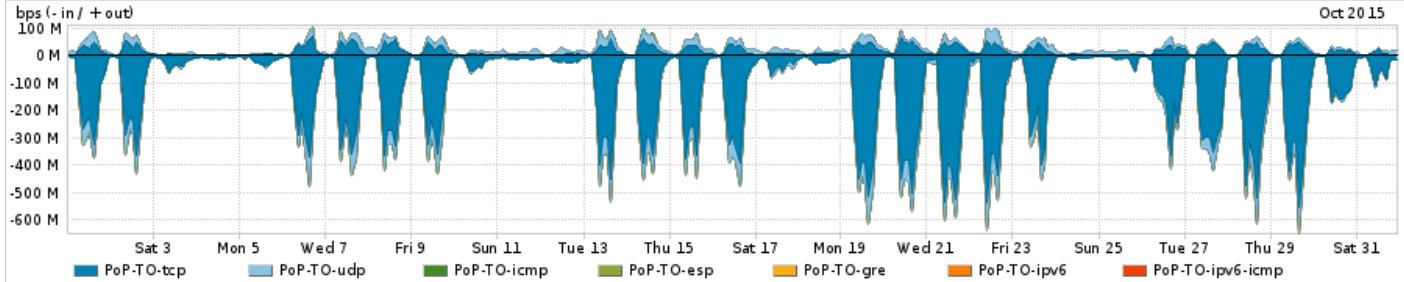

PROFILE	APPLICATION	IN	OUT	TOTAL	
☐	PoP-TO	other UDP	19.15 Mbps	12.09 Mbps	31.24 Mbps
☐	PoP-TO	other TCP	4.05 Mbps	1.72 Mbps	5.77 Mbps
☐	PoP-TO	macromedia-fcs	350.81 Kbps	10.22 Kbps	361.03 Kbps
☐	PoP-TO	dns	123.88 Kbps	64.43 Kbps	188.32 Kbps
☐	PoP-TO	bittorrent	85.91 Kbps	96.88 Kbps	182.78 Kbps
☐	PoP-TO	ssh	45.09 Kbps	74.95 Kbps	120.04 Kbps
☐	PoP-TO	xmpp	42.66 Kbps	24.76 Kbps	67.42 Kbps
☐	PoP-TO	pptp	59.13 Kbps	722.00 bps	59.85 Kbps

Distribuição do tráfego do PoP-TO por protocolo

Average | Max | PCT95

PROFILE	PROTOCOL	IN	OUT	TOTAL	
☐	PoP-TO	tcp	115.32 Mbps	15.15 Mbps	130.48 Mbps
☐	PoP-TO	udp	19.34 Mbps	12.18 Mbps	31.52 Mbps
☐	PoP-TO	icmp	25.12 Kbps	24.20 Kbps	49.31 Kbps
☐	PoP-TO	esp	23.56 Kbps	13.48 Kbps	37.05 Kbps
☐	PoP-TO	gre	21.83 Kbps	1.49 Kbps	23.31 Kbps
☐	PoP-TO	ipv6	0.00 bps	207.00 bps	207.00 bps
☐	PoP-TO	ipv6-icmp	0.00 bps	32.00 bps	32.00 bps

For assistance with this product, please contact support@arbornetworks.com.