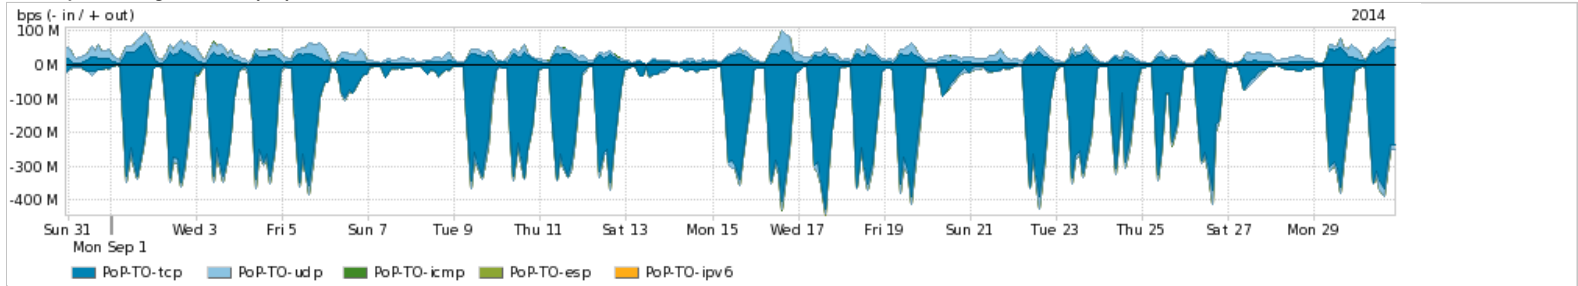

PROFILE	APPLICATION	IN	OUT	TOTAL	
☐	PoP-TO	dns	128.03 Kbps	365.07 Kbps	493.10 Kbps
☐	PoP-TO	bittorrent	137.08 Kbps	96.72 Kbps	233.80 Kbps
☐	PoP-TO	rdp	139.05 Kbps	61.18 Kbps	200.23 Kbps
☐	PoP-TO	ntp	4.01 Kbps	192.62 Kbps	196.63 Kbps
☐	PoP-TO	imap	70.41 Kbps	69.41 Kbps	139.81 Kbps

Distribuição do tráfego do PoP-TO por protocolo

Average | Max | PCT95

PROFILE	PROTOCOL	IN	OUT	TOTAL	
☒	PoP-TO	tcp	116.56 Mbps	16.25 Mbps	132.81 Mbps
☒	PoP-TO	udp	7.09 Mbps	14.03 Mbps	21.13 Mbps
☒	PoP-TO	icmp	69.50 Kbps	94.27 Kbps	163.77 Kbps
☐	PoP-TO	gre	21.57 Kbps	1.76 Kbps	23.32 Kbps
☒	PoP-TO	esp	3.84 Kbps	489.00 bps	4.32 Kbps
☒	PoP-TO	ipv6	27.00 bps	60.00 bps	87.00 bps
☐	PoP-TO	ipv6-icmp	0.00 bps	0.00 bps	0.00 bps

For assistance with this product, please contact support@arbornetworks.com.