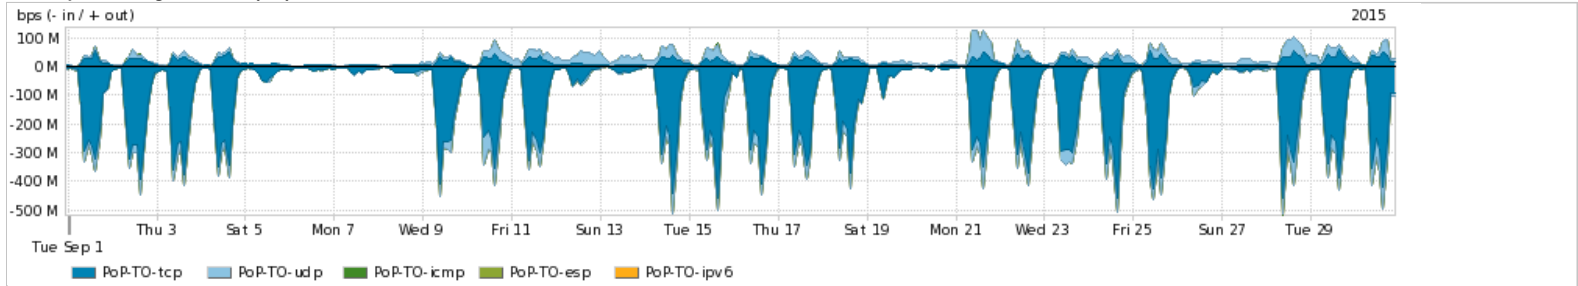

PROFILE	APPLICATION	IN	OUT	TOTAL
☐	PoP-TO	bittorrent	62.28 Kbps	116.42 Kbps
☐	PoP-TO	dns	120.05 Kbps	58.01 Kbps
☐	PoP-TO	ssh	69.56 Kbps	89.20 Kbps
☐	PoP-TO	xmpp	39.71 Kbps	22.08 Kbps
☐	PoP-TO	rdt	46.48 Kbps	375.00 bps

Distribuição do tráfego do PoP-TO por protocolo

Average | Max | PCT95

PROFILE	PROTOCOL	IN	OUT	TOTAL
☒	PoP-TO	tcp	104.60 Mbps	12.84 Mbps
☒	PoP-TO	udp	14.88 Mbps	14.22 Mbps
☒	PoP-TO	icmp	23.98 Kbps	22.01 Kbps
☒	PoP-TO	esp	2.98 Kbps	2.55 Kbps
☒	PoP-TO	ipv6	0.00 bps	62.00 bps
☐	PoP-TO	ipv6-icmp	0.00 bps	0.00 bps

For assistance with this product, please contact support@arbornetworks.com.