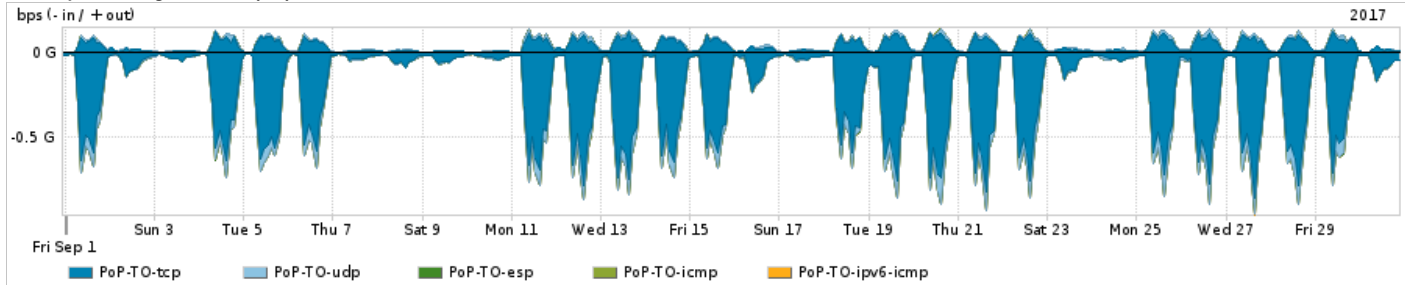

PROFILE	APPLICATION	IN	OUT	TOTAL
☒	PoP-TO	quit	22.31 Mbps	3.00 Mbps	25.31 Mbps
☒	PoP-TO	other TCP	6.95 Mbps	4.07 Mbps	11.02 Mbps
☒	PoP-TO	other UDP	4.89 Mbps	5.04 Mbps	9.93 Mbps
☐	PoP-TO	dns	292.99 Kbps	126.32 Kbps	419.31 Kbps
☐	PoP-TO	ssh	169.05 Kbps	221.43 Kbps	390.47 Kbps
☐	PoP-TO	xmpp	109.47 Kbps	178.22 Kbps	287.69 Kbps
☐	PoP-TO	stun	100.83 Kbps	121.84 Kbps	222.66 Kbps
☐	PoP-TO	macromedia-fcs	133.26 Kbps	66.45 Kbps	199.72 Kbps

Distribuição do tráfego do PoP-TO por protocolo

Average | Max | PCT95

	PROFILE	PROTOCOL	IN	OUT	TOTAL
☒	PoP-TO	tcp	219.56 Mbps	38.80 Mbps	258.36 Mbps
☒	PoP-TO	udp	27.61 Mbps	8.30 Mbps	35.91 Mbps
☒	PoP-TO	esp	46.95 Kbps	83.19 Kbps	130.14 Kbps
☒	PoP-TO	icmp	20.37 Kbps	22.30 Kbps	42.67 Kbps
☒	PoP-TO	ipv6-icmp	414.00 bps	1.93 Kbps	2.35 Kbps
☐	PoP-TO	gre	4.00 bps	0.00 bps	4.00 bps
☐	PoP-TO	ipv6	0.00 bps	0.00 bps	0.00 bps

For assistance with this product, please contact support at <https://support.arbornetworks.com>