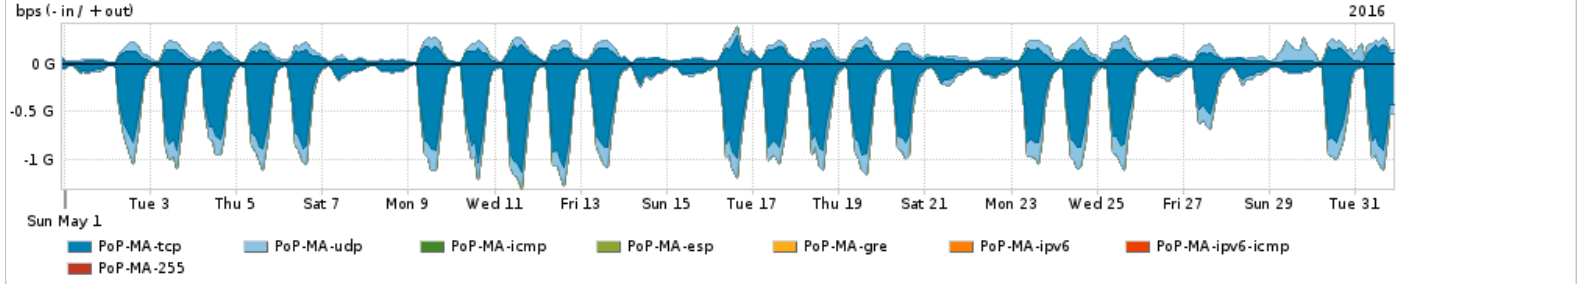

PROFILE	APPLICATION	IN	OUT	TOTAL	
☐	PoP-MA	other UDP	64.93 Mbps	41.88 Mbps	106.81 Mbps
☐	PoP-MA	other TCP	20.33 Mbps	15.37 Mbps	35.70 Mbps
☐	PoP-MA	ssh	336.83 Kbps	2.39 Mbps	2.73 Mbps
☐	PoP-MA	bittorrent	606.04 Kbps	920.44 Kbps	1.53 Mbps
☐	PoP-MA	smtp	474.32 Kbps	505.87 Kbps	980.19 Kbps
☐	PoP-MA	macromedia-fcs	861.38 Kbps	76.01 Kbps	937.39 Kbps
☐	PoP-MA	dns	318.16 Kbps	221.60 Kbps	539.76 Kbps
☐	PoP-MA	xmpp	231.44 Kbps	123.87 Kbps	355.31 Kbps

Distribuição do tráfego do PoP-MA por protocolo

Average | Max | PCT95

PROFILE	PROTOCOL	IN	OUT	TOTAL	
☐	PoP-MA	tcp	306.37 Mbps	72.99 Mbps	379.36 Mbps
☐	PoP-MA	udp	65.42 Mbps	42.51 Mbps	107.93 Mbps
☐	PoP-MA	icmp	54.76 Kbps	30.25 Kbps	85.01 Kbps
☐	PoP-MA	esp	24.94 Kbps	24.50 Kbps	49.44 Kbps
☐	PoP-MA	gre	7.41 Kbps	3.94 Kbps	11.35 Kbps
☐	PoP-MA	ipv6	2.26 Kbps	397.00 bps	2.66 Kbps
☐	PoP-MA	ipv6-icmp	2.00 bps	147.00 bps	149.00 bps
☐	PoP-MA	255	0.00 bps	0.00 bps	0.00 bps

For assistance with this product, please contact support@arbornetworks.com.