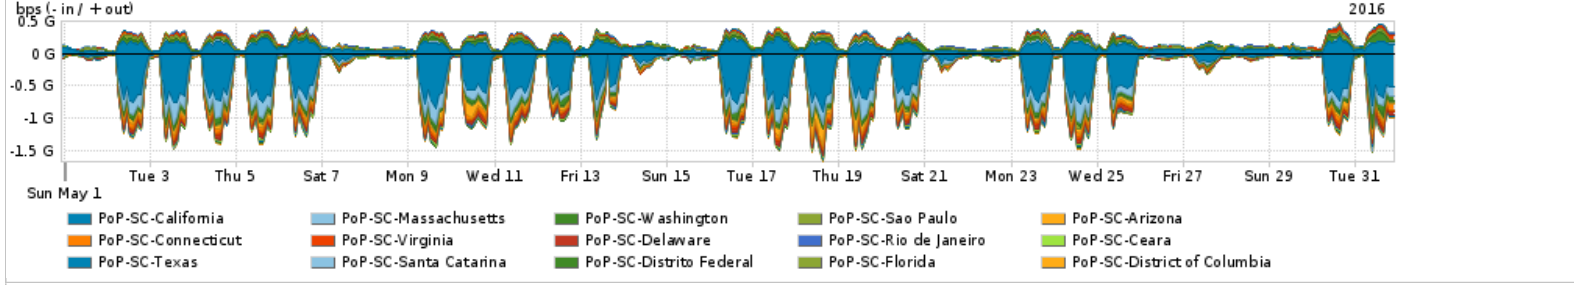

PROFILE	PROFILE	IN	OUT	TOTAL
☐	PoP-SC	PoP-PE	475.00 bps	2.58 Kbps
				3.05 Kbps

Distribuição do tráfego do PoP-SC por estado, província ou similar

Average | Max | PCT95

PROFILE	REGION	IN	OUT	TOTAL	
☐	PoP-SC	California	255.55 Mbps	86.00 Mbps	341.55 Mbps
☐	PoP-SC	Massachusetts	68.11 Mbps	2.77 Mbps	70.88 Mbps
☐	PoP-SC	Washington	27.33 Mbps	25.06 Mbps	52.39 Mbps
☐	PoP-SC	Sao Paulo	14.07 Mbps	23.29 Mbps	37.36 Mbps
☐	PoP-SC	Arizona	26.93 Mbps	837.97 Kbps	27.77 Mbps
☐	PoP-SC	Connecticut	24.80 Mbps	758.31 Kbps	25.55 Mbps
☐	PoP-SC	Virginia	11.82 Mbps	9.88 Mbps	21.70 Mbps
☐	PoP-SC	Delaware	19.14 Mbps	2.24 Mbps	21.38 Mbps
☐	PoP-SC	Rio de Janeiro	3.23 Mbps	7.99 Mbps	11.22 Mbps
☐	PoP-SC	Ceara	8.81 Mbps	1.54 Mbps	10.35 Mbps
☐	PoP-SC	Texas	6.22 Mbps	2.34 Mbps	8.55 Mbps
☐	PoP-SC	Santa Catarina	1.54 Mbps	6.82 Mbps	8.36 Mbps
☐	PoP-SC	Distrito Federal	5.13 Mbps	1.15 Mbps	6.28 Mbps
☐	PoP-SC	Florida	3.25 Mbps	1.46 Mbps	4.71 Mbps
☐	PoP-SC	District of Columbia	4.28 Mbps	236.34 Kbps	4.51 Mbps