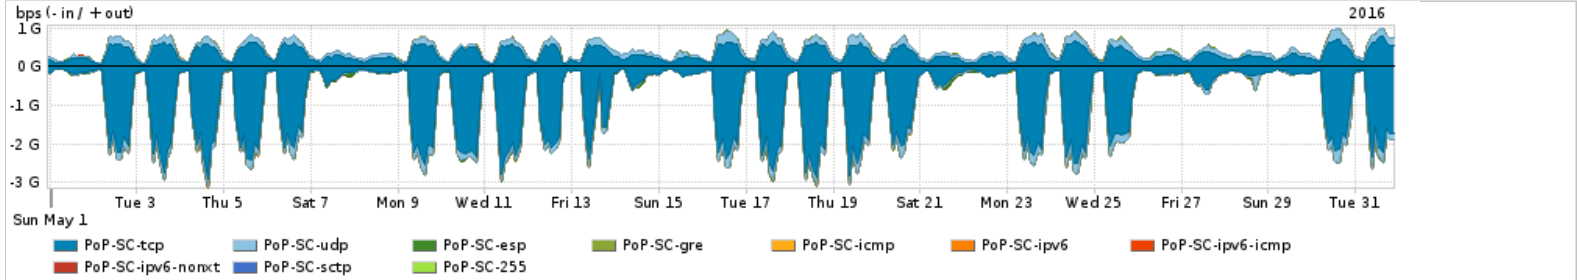

PROFILE	APPLICATION	IN	OUT	TOTAL	
☐	PoP-SC	other UDP	81.56 Mbps	105.86 Mbps	187.42 Mbps
☐	PoP-SC	other TCP	41.48 Mbps	32.89 Mbps	74.37 Mbps
☐	PoP-SC	rdp	7.70 Mbps	6.81 Mbps	14.51 Mbps
☐	PoP-SC	dns	2.39 Mbps	6.28 Mbps	8.67 Mbps
☐	PoP-SC	smtp	2.29 Mbps	3.43 Mbps	5.72 Mbps
☐	PoP-SC	macromedia-fcs	3.15 Mbps	1.65 Mbps	4.80 Mbps
☐	PoP-SC	ntp	3.17 Mbps	8.18 Kbps	3.18 Mbps
☐	PoP-SC	rsync	1.31 Mbps	25.22 Kbps	1.33 Mbps

Distribuição do tráfego do PoP-SC por protocolo

Average | Max | PCT95

PROFILE	PROTOCOL	IN	OUT	TOTAL	
☐	PoP-SC	tcp	869.93 Mbps	320.52 Mbps	1.19 Gbps
☐	PoP-SC	udp	87.37 Mbps	112.56 Mbps	199.93 Mbps
☐	PoP-SC	esp	7.28 Mbps	4.39 Kbps	7.28 Mbps
☐	PoP-SC	gre	1.02 Mbps	2.90 Mbps	3.92 Mbps
☐	PoP-SC	icmp	233.78 Kbps	271.36 Kbps	505.14 Kbps
☐	PoP-SC	ipv6	232.24 Kbps	113.37 Kbps	345.61 Kbps
☐	PoP-SC	ipv6-icmp	4.33 Kbps	8.92 Kbps	13.25 Kbps
☐	PoP-SC	ipv6-nonxt	100.00 bps	0.00 bps	100.00 bps
☐	PoP-SC	255	0.00 bps	0.00 bps	0.00 bps
☐	PoP-SC	sctp	0.00 bps	0.00 bps	0.00 bps

For assistance with this product, please contact support@arbornetworks.com.